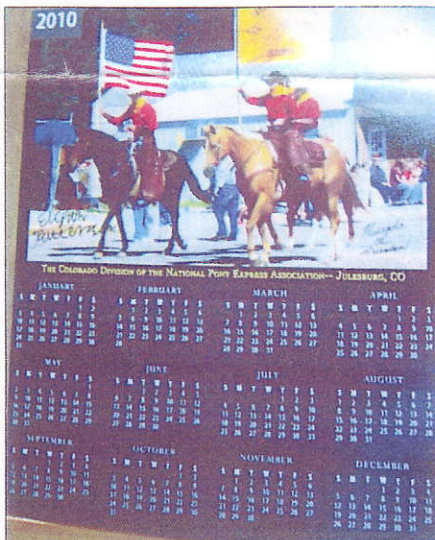

SIZES: Small, Medium, Large, X-Large

Kid's Silk Screen T-Shirt \$14.00

Navy Blue Material with white silk screen lettering

SIZES: Small, Medium, Large

Embroidered T-Shirt, \$14.00

Brown material with white embroidery lettering

Red material with brown embroidery lettering

SIZES: Small, Medium, Large, X-Large

Custom Made

Pony Express Cookie Cutter, \$20.00

**Colorado Division
150th Anniversary Coffee Mug, \$8.00**

White with black lettering